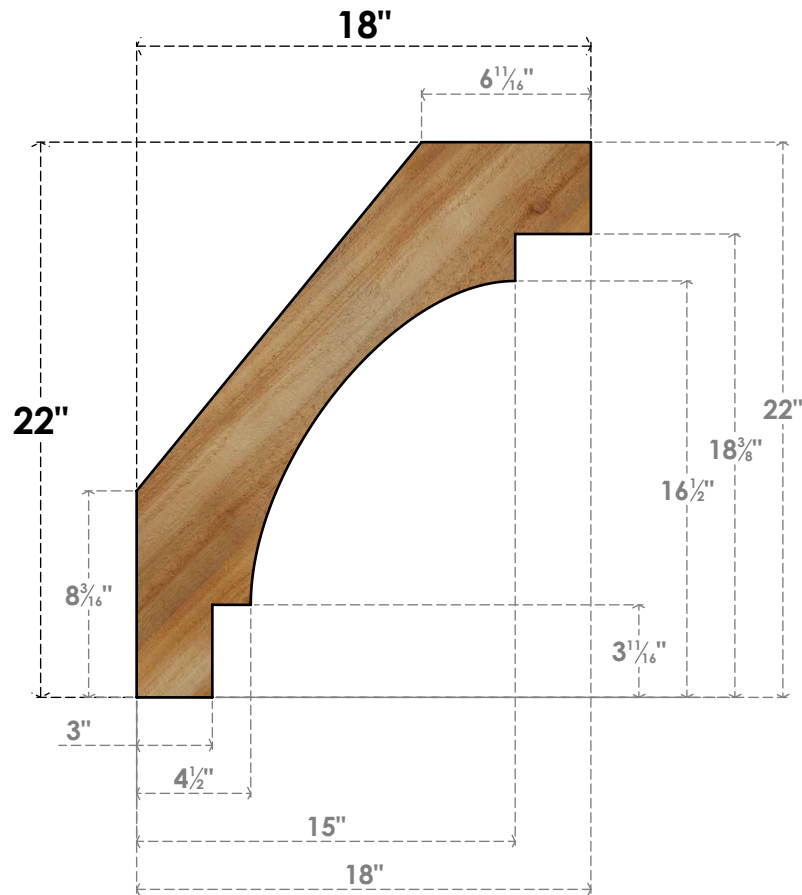

# BRC04X18X22MRC00RWR

4"W X 18"D X 22"H MERCED ROUGH SAWN BRACE, WESTERN RED CEDAR

**SIDE**

**FRONT**

EKENA MILLWORK  
 2300 WEST MAIN ST.  
 CLARKSVILLE, TX 75426  
 TOLL FREE: 866-607-0453  
 WWW.EKENAMILLWORK.COM

**NOTES**

1. INSTALLATION TO BE COMPLETED IN ACCORDANCE WITH MANUFACTURER'S SPECIFICATIONS.
2. DRAWING MAY NOT BE TO SCALE
3. THIS DRAWING IS INTENDED FOR DESIGN AND PLANNING PURPOSES ONLY.
4. ALL INFORMATION CONTAINED HEREIN WAS CURRENT AT THE TIME OF DEVELOPMENT BUT MUST BE REVIEWED AND APPROVED BY THE PRODUCT MANUFACTURER TO BE CONSIDERED ACCURATE.
5. PRODUCTS ARE NOT KILN DRIED. THIS ITEM IS UNIQUE AND WILL CONTAIN THE NATURAL VARIATIONS THAT THE WOOD SPECIES OFFERS. THIS MAY RESULT IN VARIATIONS UP TO 1/4"