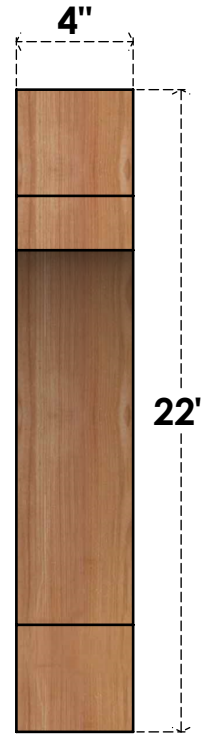

# BRC04X18X22MRC00RWR

4"W X 18"D X 22"H MERCED ROUGH SAWN BRACE, WESTERN RED CEDAR

**SIDE**

**FRONT**

EKENA MILLWORK  
 2300 WEST MAIN ST.  
 CLARKSVILLE, TX 75426  
 TOLL FREE: 866-607-0453  
 WWW.EKENAMILLWORK.COM

**NOTES**

1. INSTALLATION TO BE COMPLETED IN ACCORDANCE WITH MANUFACTURER'S SPECIFICATIONS.
2. DRAWING MAY NOT BE TO SCALE
3. THIS DRAWING IS INTENDED FOR DESIGN AND PLANNING PURPOSES ONLY.
4. ALL INFORMATION CONTAINED HEREIN WAS CURRENT AT THE TIME OF DEVELOPMENT BUT MUST BE REVIEWED AND APPROVED BY THE PRODUCT MANUFACTURER TO BE CONSIDERED ACCURATE.
5. PRODUCTS ARE NOT KILN DRIED. THIS ITEM IS UNIQUE AND WILL CONTAIN THE NATURAL VARIATIONS THAT THE WOOD SPECIES OFFERS. THIS MAY RESULT IN VARIATIONS UP TO 1/4"